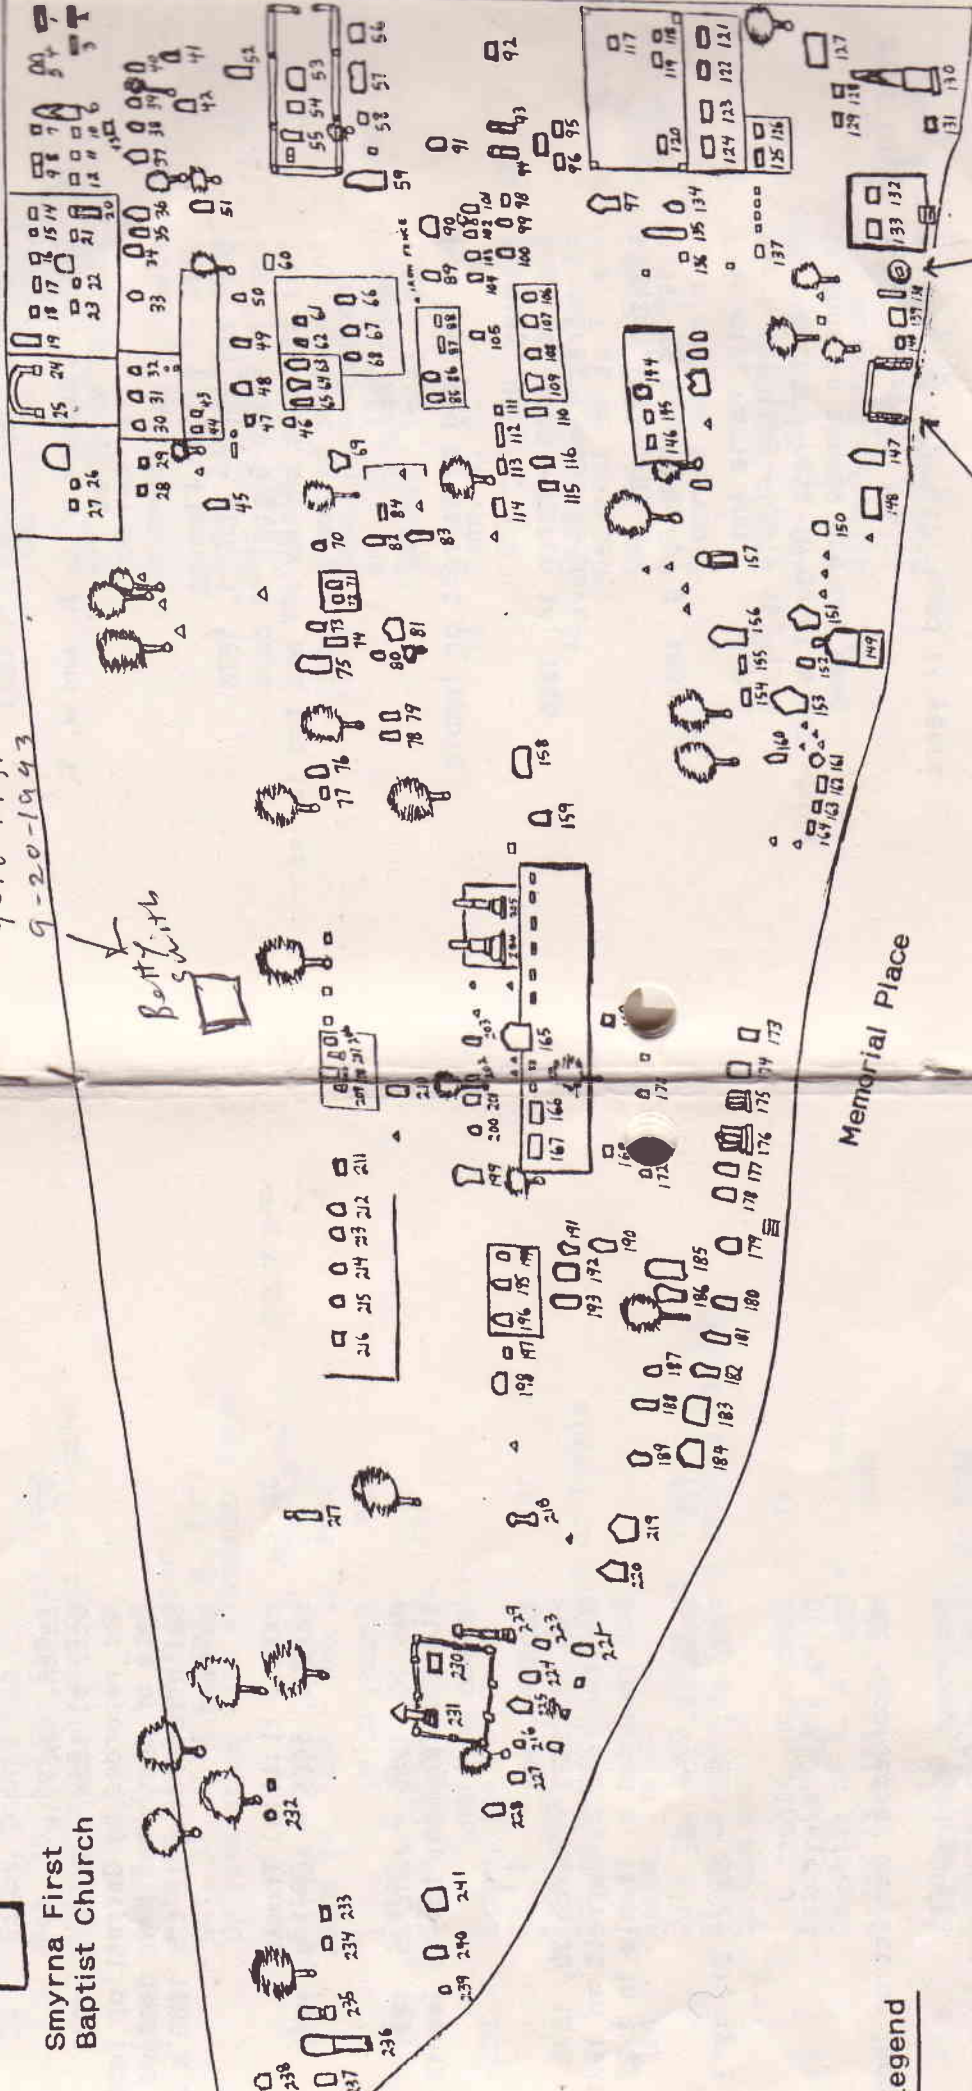

Smyrna Memorial Cemetery

Smyrna First Baptist Church

9-10-1931
9-20-1943

Better
Sight

Legend

Fieldstone Marker

Tree

(Without number) - Unmarked head and/or Footstone

Inscription on entrance
Smyrna Memorial Cemetery
Founded 1838

Rock with brass plaque
Project of the Jonquil
Garden Club
Smyrna, Ga.
1941